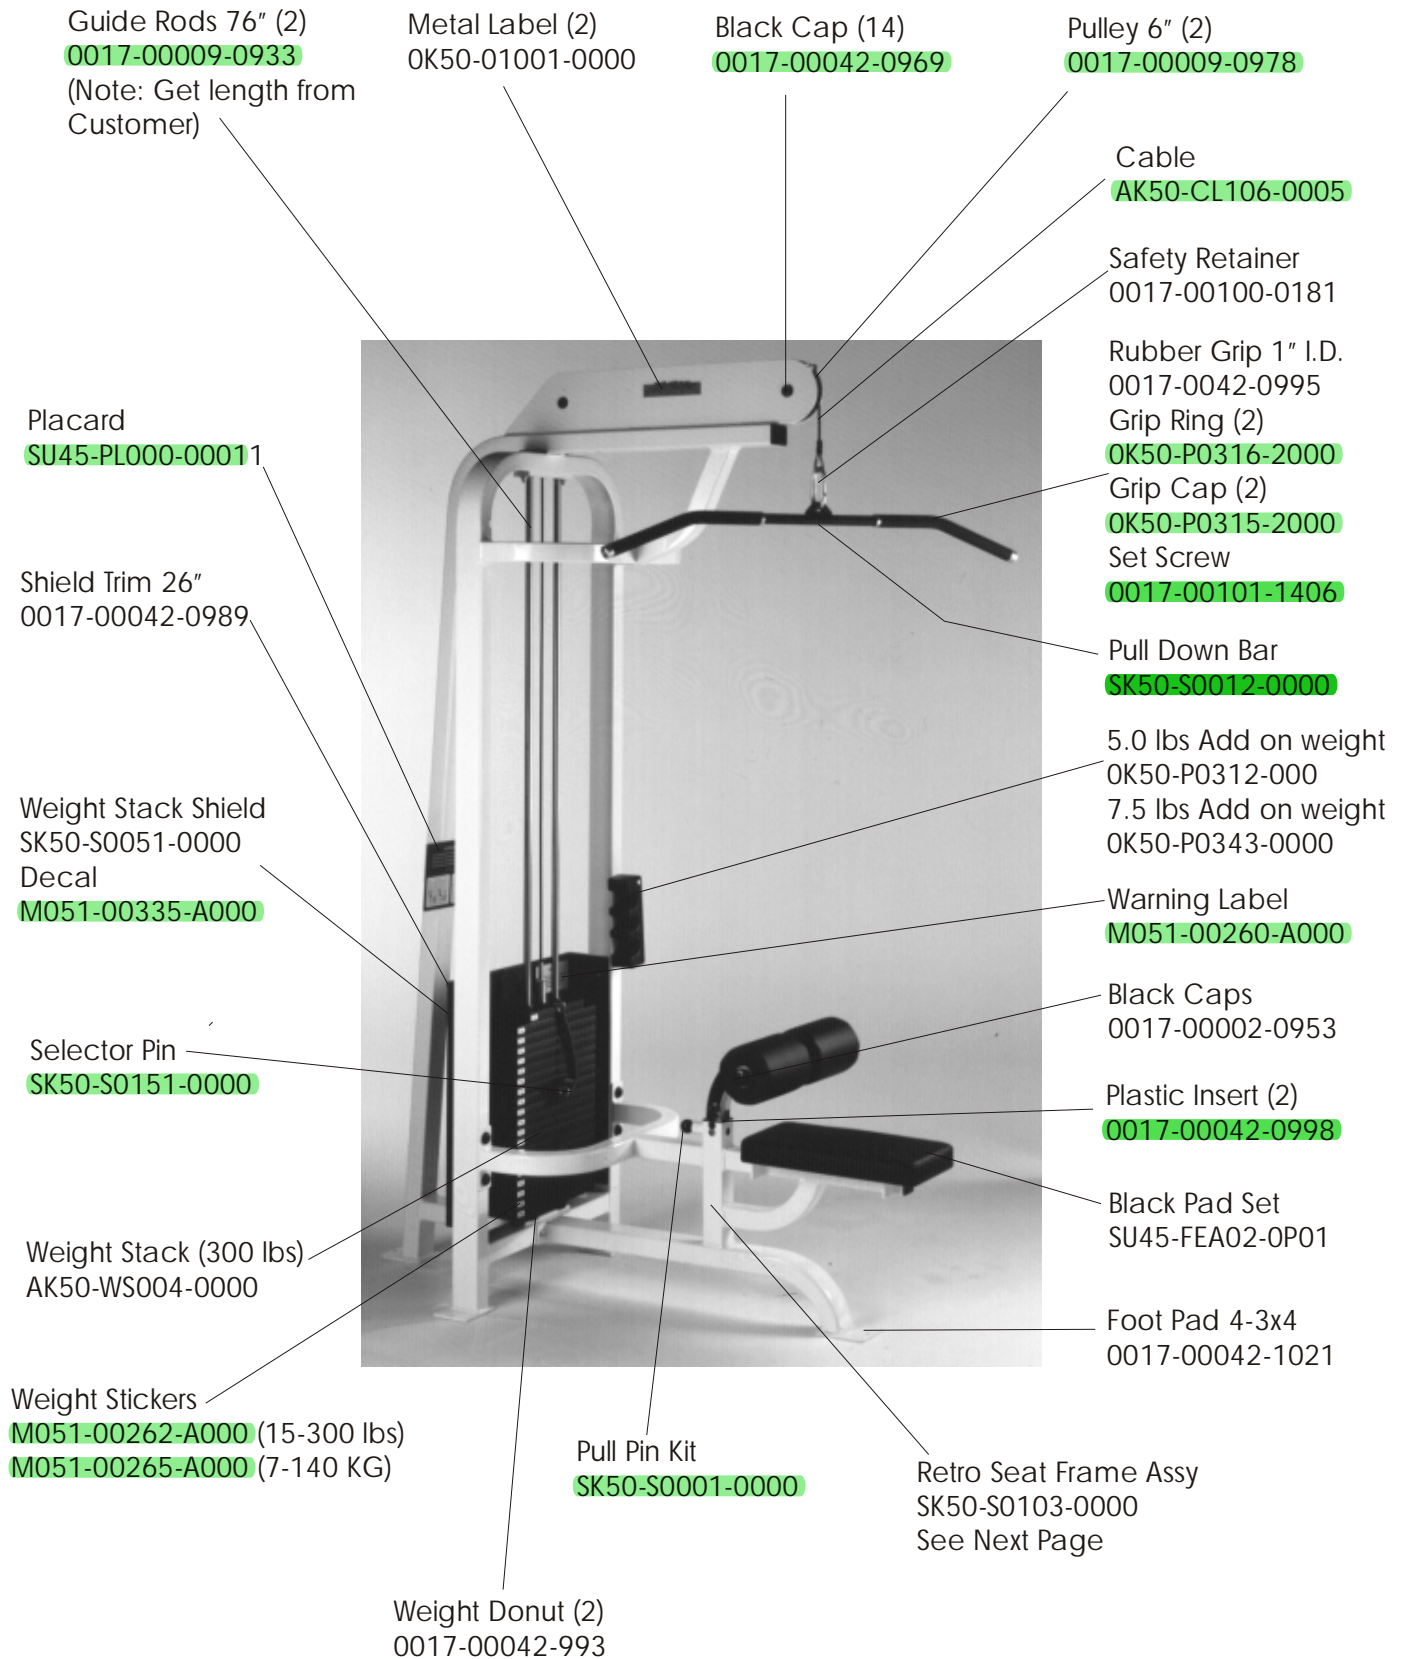

STRENGTH 9000 SERIES TRAINING EQUIPMENT

SU45 Lat Pulldown

STRENGTH 9000 SERIES TRAINING EQUIPMENT

SU45 Lat Pulldown Seat Frame Assembly

Bushing 3/4"
0017-00009-0929

Thigh Restraint
SM15-S0002-0000

Pull Pin
SK50-S0006-0000

Shaft Collar
0017-00009-0942
Black Rubber Cap
0017-00042-0953

Washers
0017-00104-0316

Grooved Pin Stop
OK50-P0590-0000
Retaining Clip
0017-00100-0190

Lat Bench Service Kit
(w/weldments & hardware)
SK50-S0103-0000