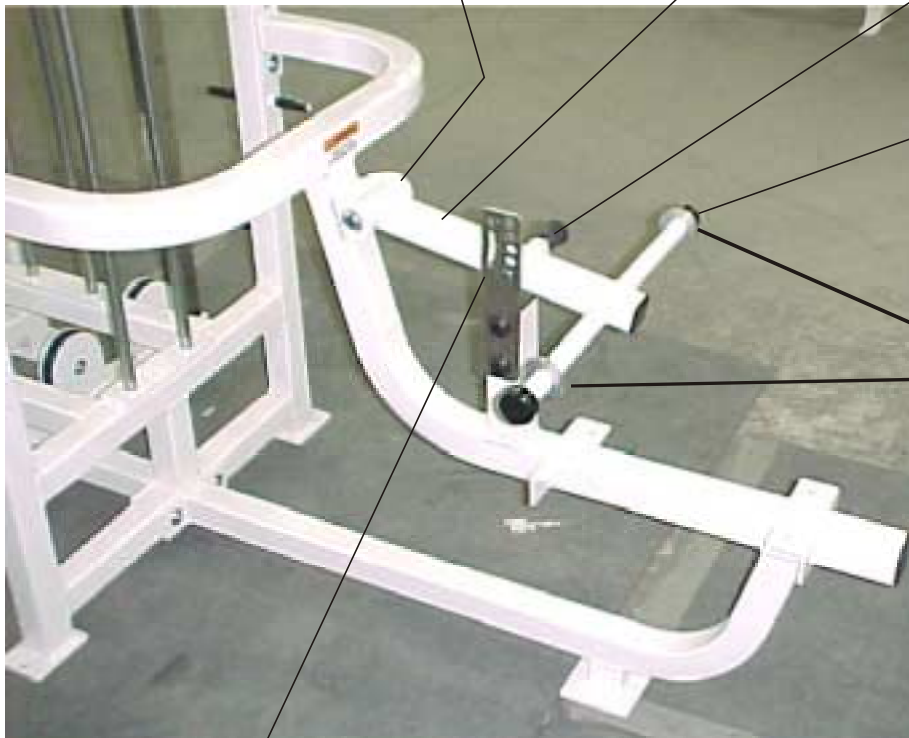

STRENGTH 9000 SERIES TRAINING EQUIPMENT

SU45 Lat Pulldown

STRENGTH 9000 SERIES TRAINING EQUIPMENT

SU45 Lat Pulldown Seat Frame Assembly

Bushing 3/4"
0017-00009-0929

Thigh Restraint
SM15-S0002-0000

Pull Pin
SK50-S0006-0000

Shaft Collar
0017-00009-0942
Black Rubber Cap
0017-00042-0953

Washers
0017-00104-0316

Grooved Pin Stop
OK50-P0590-0000
Retaining Clip
0017-00100-0190

Lat Bench Service Kit
(w/weldments & hardware)
SK50-S0103-0000